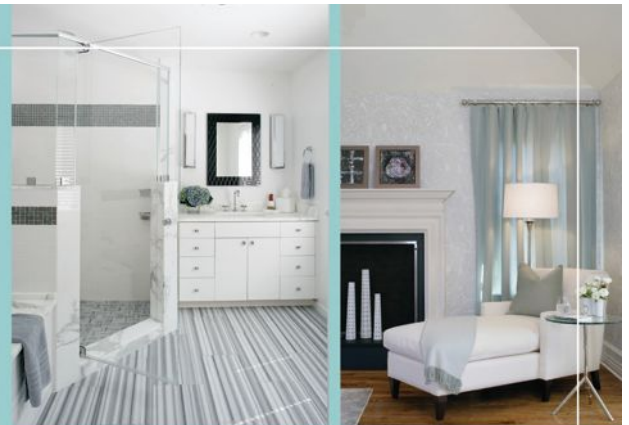

EAST COAST

HOME

+ DESIGN

HILTON VANDERHORN ARCHITECTS

Located in Greenwich, Connecticut, this Georgian style pool house represents just one phase of a design relationship that has spanned seventeen years between the architectural firm of Hilton Vanderhorn and their client. Known for creating high-end traditional residences throughout Fairfield and Westchester Coun-

Creating your home from
concept to completion.

kyle timothy
home
interior design & owner representation

www.kyletimothy.com 405 West 23rd Street, Suite 5J New York, NY 10011 917 597 2312

erator. Three panel bi-fold doors allow you to close off the kitchen from the central portion. In the opposing section, the well proportioned powder room opens to changing rooms and like the kitchen has limestone flooring and bead board walls. Fixtures are by Waterworks.